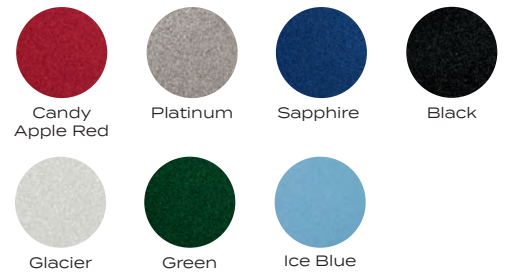

CUSTOMIZE YOUR TEMPO

STANDARD COLORS (MOLDED-IN)

PREMIUM COLORS (MOLDED-IN)

PREMIUM PAINTED METALLIC COLORS

STANDARD SEAT COLORS

PREMIUM SEAT COLORS

YOU FOCUS ON THE VEHICLE

Club Car's new Lithium Ion vehicle provides best in class range, performance, and safety while delivering lower total cost of ownership. The AC Lithium Ion battery system provides operators confidence in achieving reliable cars for every task at hand.